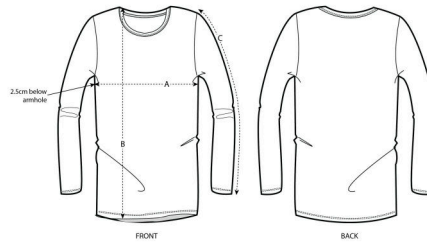

WOMEN / T-SHIRTS
STELLA FLATTERS SLUB

STTW025

The women's long sleeve slub T-shirt

Slub Loose Knit Single Jersey
 100% Organic ring-spun Combed Cotton
 130 GSM

- Set-in sleeve
- Self fabric binding on neck collar with narrow double topstitch
- Self fabric back neck tape with chainstitch
- Sleeve hem and bottom hem with narrow double topstitch

MEDIUM FIT

XS S M L XL XXL

Size guide

WHITES

WHITE

COLORS

BLACK

CRYSTAL STONE

FADED NUDE

FRENCH NAVY

BRITISH KHAKI

SIZES		XS	S	M	L	XL	XXL
A	Half Chest	39	41.5	44.5	47.5	50.5	53.5
B	Body Length	64	66	68	70	71	71
C	Sleeve Length	61	62	63	64	64.5	64.5

Printing Specifications

Fits all kind of printing techniques. For more information, please visit our website.